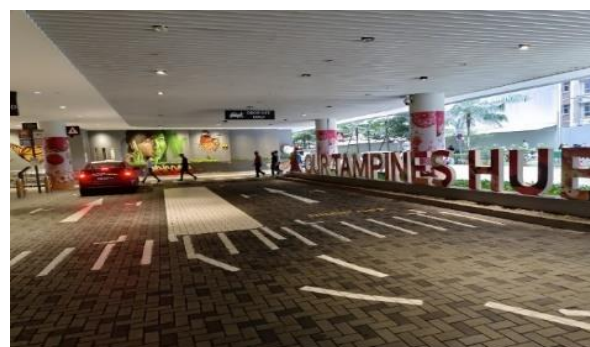

By Taxi/PHV:

Alight at **North Arrival Plaza taxi stand number: i51**