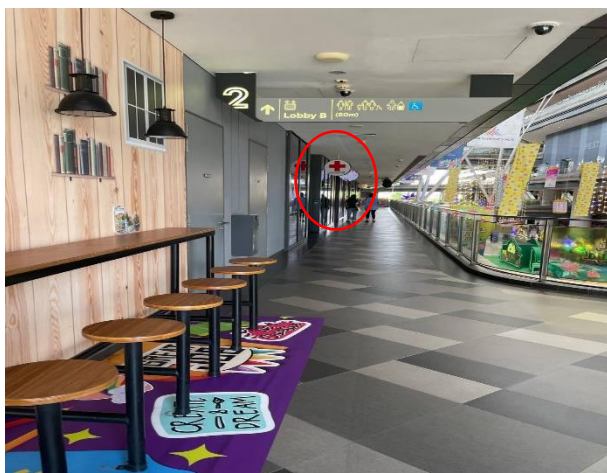

Proceed to the **escalator at Gate 6 (image below) to Level 2**. Turn to your left and walk straight. You will be able to see the Red Cross sign.