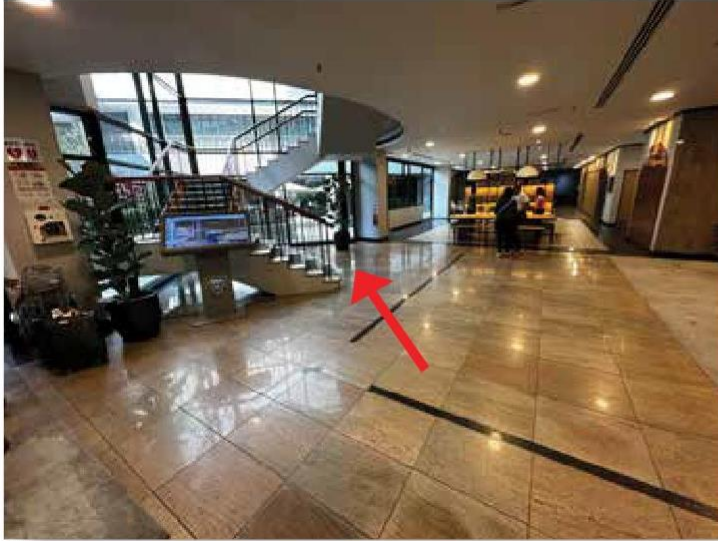

Directional Map to YWCA Fort Canning Lodge

Address: 6 Fort Canning Road, Singapore 179494

Room: #02-08 (Level 2)

Climb to Level 2