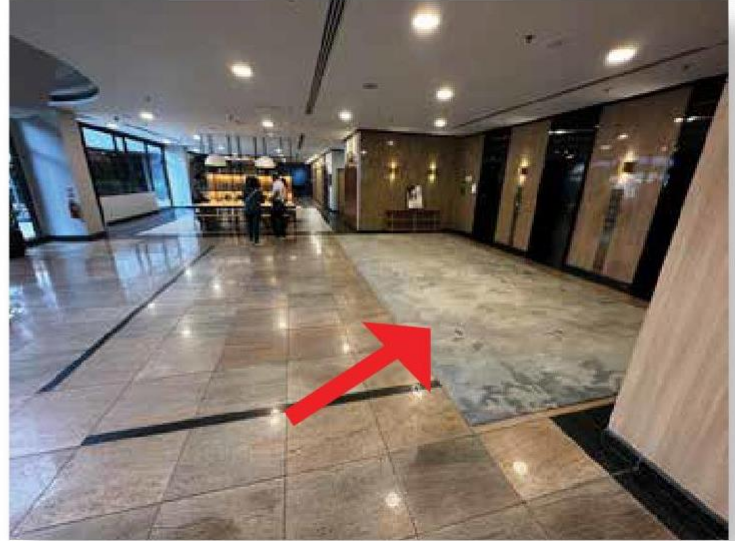

- Cross the traffic light and walk further ahead.
- Enter the building and proceed to the 'Lobby' on the right.
- Take the lift or staircase up to Level 2.

Directional Map to YWCA Fort Canning Lodge

Address: 6 Fort Canning Road, Singapore 179494

Room: #02-08 (Level 2)

Climb to Level 2

OR

Take the lift to Level 2

#02-08

Directional Map to YWCA Fort Canning Lodge

Address: 6 Fort Canning Road, Singapore 179494

Room: #02-08 (Level 2)